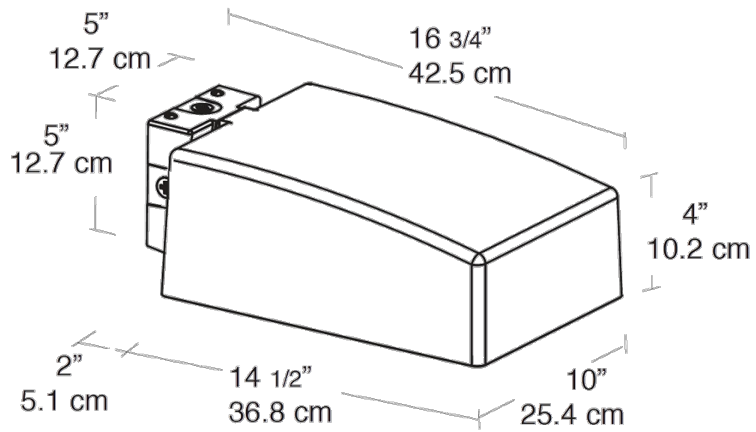

Effective Projected Area:

EPA = 0.8 With House Side Shield = 1.5

Other

Patents:

The design of the AJ Area Light is protected by U.S. Patents D579,140, D579,141, D591,445, Canada patents D127,031, D127,040, D127,045, China patents ZL200830143714.3, ZL200830143713.9, ZL200830143712.4, Mexico patents 27395, 28572, 28577 and Taiwan patents D129,808 and D131,622

This product is a COTS item manufactured in the United States, and is compliant with the Trade Agreements Act.

GSA Schedule:

Suitable in accordance with FAR Subpart 25.4.

Dimensions

Features

- For use at 10' - 15' mounting height
- Sleek design for low EPA
- Heavy duty die cast aluminum housing and door
- 4kv pulse rated socket
- Hydroformed reflector
- Silicone gasket seals optical compartment
- Lamp supplied