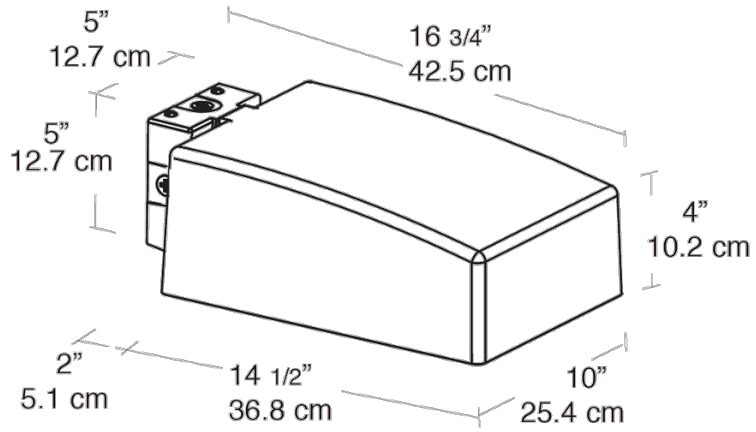

This product is a COTS item manufactured in the United States, and is compliant with the Trade Agreements Act.

GSA Schedule:

Suitable in accordance with FAR Subpart 25.4.

Dimensions

Features

- For use at 10' - 15' mounting height
- Sleek design for low EPA
- Heavy duty die cast aluminum housing and door
- 4kv pulse rated socket
- Hydroformed reflector
- Silicone gasket seals optical compartment
- Lamp supplied