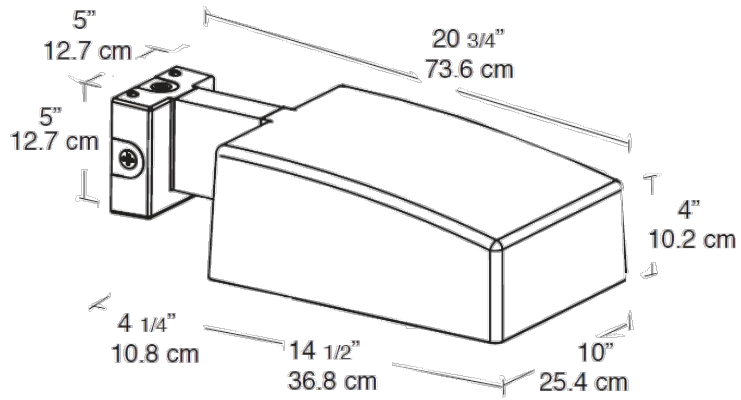

This product is a COTS item manufactured in the United States, and is compliant with the Trade Agreements Act.

GSA Schedule:

Suitable in accordance with FAR Subpart 25.4.

Dimensions

Features

- For use at 10' - 15' mounting height
- Sleek design for low EPA
- Heavy duty die cast aluminum housing and door
- 4kv pulse rated socket
- Hydroformed reflector
- Silicone gasket seals optical compartment
- Lamp supplied