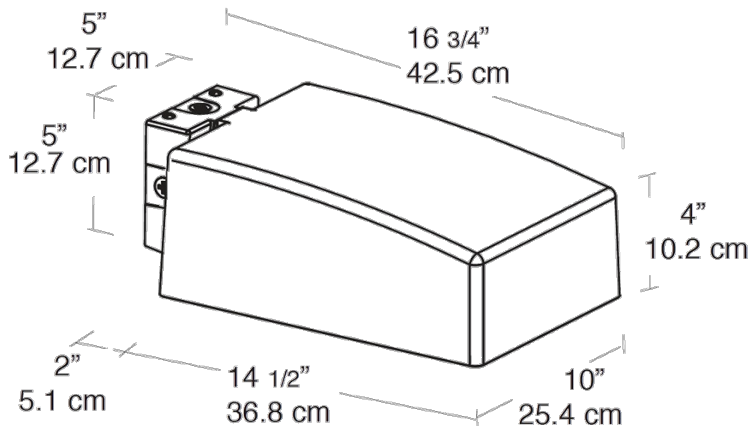

Dimensions

Features

- For use at 10' - 15' mounting height
- Sleek design for low EPA
- Heavy duty die cast aluminum housing and door
- 4kv pulse rated socket
- Hydroformed reflector
- Silicone gasket seals optical compartment
- Lamp supplied