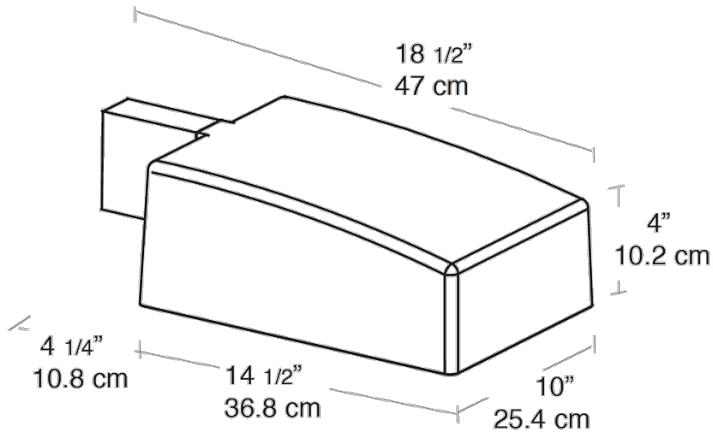

## Dimensions

## Features

- For use at 10' - 15' mounting height
- Sleek design for low EPA
- Heavy duty die cast aluminum housing and door
- 4kv pulse rated socket
- Hydroformed reflector
- Silicone gasket seals optical compartment
- Lamp supplied