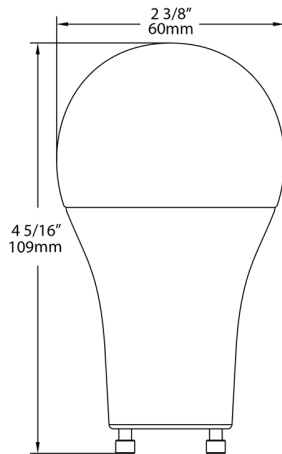

Beam Angle:

230°

Shipping Information

Case Dimensions:

15.4 x 5.2 x 4.9

Pallet Quantity of Pieces:

2016

Pallet Dimensions:

47.24 x 39.37 x 45.67

Construction

MOL:

4.29"

MOD:

2.36"

Dimensions

Features