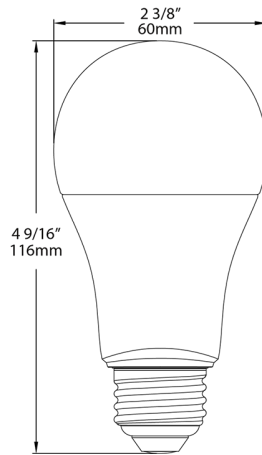

Shipping Information

Case Dimensions:

15.4 x 5.2 x 5.3

Pallet Quantity of Pieces:

1764

Pallet Dimensions:

47.24 x 39.37 x 43.31

Construction

MOL:

4.57"

MOD:

2.36"

Dimensions

Features

A-line bulbs replace conventional halogen and incandescent bulbs

Produces 80 CRI, ideal for general lighting applications