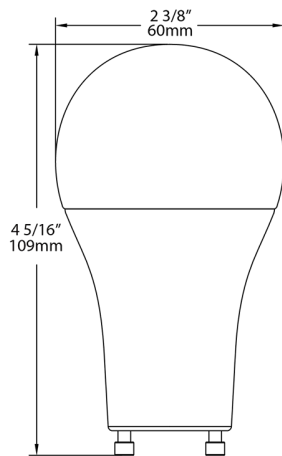

Beam Angle:

230°

Shipping Information

Case Dimensions:

15.4 x 5.2 x 4.9

Pallet Quantity of Pieces:

2016

Pallet Dimensions:

47.24 x 39.37 x 45.67

Construction

MOL:

4.29"

MOD:

2.36"

Dimensions

Features