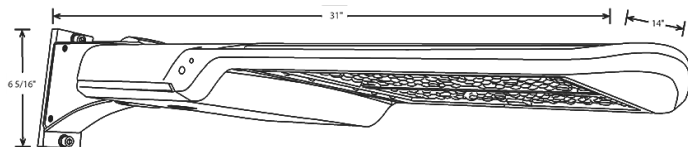

EPA with Slipfitter & Adjustable Arm Mounting Accessories (Sold Separately)

- 1 Fixture: 0.79
- 2 Fixtures at 90°: 0.97
- 2 Fixtures at 180°: 1.59
- 3 Fixtures at 90°: 1.59
- 4 Fixtures at 90°: 1.59

Mounting:

Universal mounting arm compatible for hole spacing patterns from 1" to 5 1/2" center to center. Round Pole Adaptor plate included as a standard. Easy slide and lock to mount fixture with ease. Round pole diameter must be >4" to mount fixtures at 90° orientation.

Finish:

Formulated for high durability and long-lasting color

Green Technology:

Mercury and UV free. RoHS-compliant components.

LED Characteristics

LEDs:

Long-life, high-efficiency, surface-mount LEDs

Color Uniformity:

RAB's range of Correlated Color Temperature follows the guidelines of the American National Standard for Specifications for the Chromaticity of Solid State Lighting (SSL) Products, ANSI C78.377-2017.

Other

5 Yr Limited Warranty:

The RAB 5-year, limited warranty covers light output, driver performance and paint finish. RAB's warranty is subject to all terms and conditions found at rablighting.com/warranty.

Buy American Act Compliance:

RAB values USA manufacturing! Upon request, RAB may be able to manufacture this product to be compliant with the Buy American Act (BAA). Please contact customer service to request a quote for the product to be made BAA compliant.

Dimensions

Features

- 0-10V Dimming, standard
- 100,000-hour LED lifespan
- 5-Year, Limited Warranty