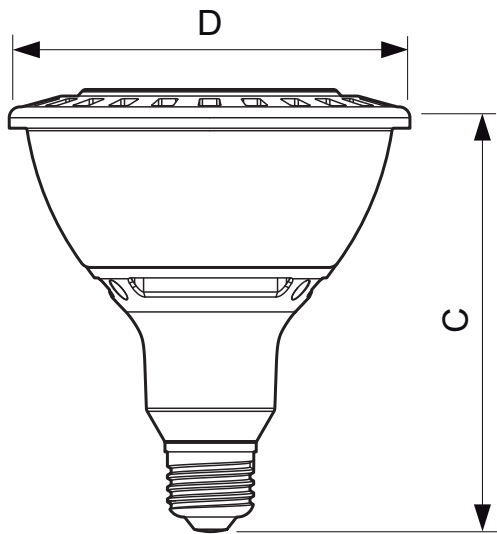

• Light Technical Characteristics

Color Code	WH
Color Designation	White
Beam Angle	25 D
Beam Description	25D [Medium beam]
Correlated Color Temperature	3000 K
Approximate Lumens	830 Lm
Approx. MBCP	3200 cd
CRI	84
Luminous Efficacy Lamp	63.85 Lm/W
Color Temp. (Kelvin)	3000 K [CCT 3000K]
Rated Luminous Flux	830 Lm

Switching cycle	20000X
-----------------	--------

• Product Dimensions

Overall Length C	130 mm
Diameter D	120 mm

• Product Data

Product number	426338
Full product name	13PAR38/COREPRO/F25 3000 AF 6/1
Short product name	13PAR38/COREPRO/F25 3000 AF 6/1
Pieces per Sku	1
Skus/Case	6
Bar code on pack	46677426330
Bar code on case	50046677426335
Logistics code(s)	929000231904
eop_net_weight_pp	0.370 kg

Warnings and Safety

- Suitable for use in damp locations.

- Not for use in totally enclosed luminaires.
- Before replacing, turn off power and let lamp cool to avoid electrical shock or burn.

PHILIPS

Dimensional drawing