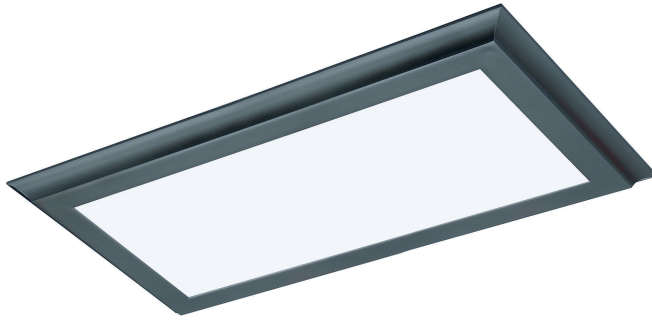

NUVO 62-1182

22 watt; 12" x 25" Surface Mount LED Fixture; 3000K; Bronze Finish; 120/277 volts

Fixture Type
Surface Mount LED

Collection
Blink Plus

Style
Utility

Finish
Bronze

Length
25"

Width
13-1/4"

Height
7/8"

Light Source
Linear LED

Lumen Output
1650 Lumens

Wattage
22 Watts

Operating Frequency
50/60Hz

Bulb Type
LED

Bulb Base
Connector

Bulb Included
Yes