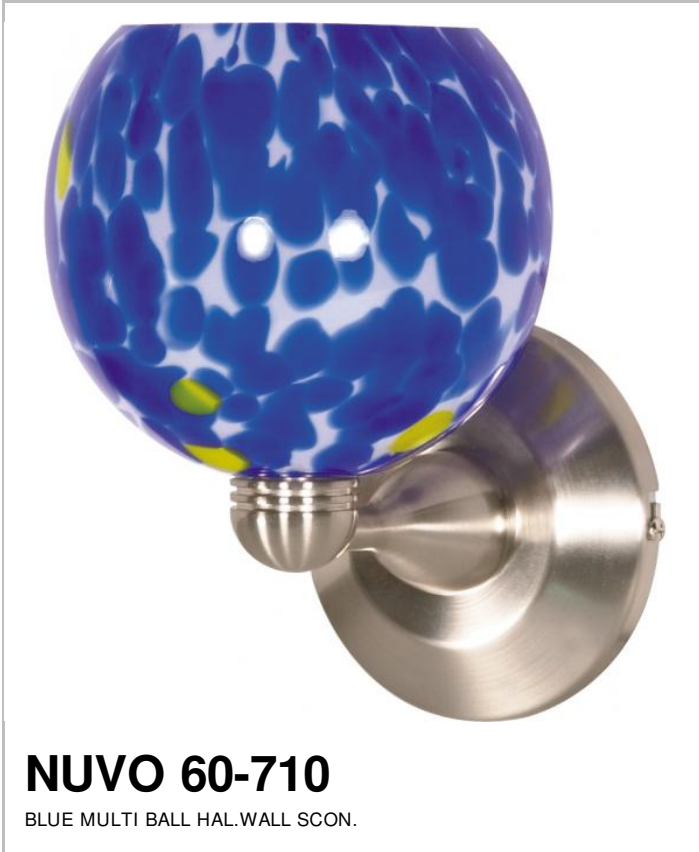

Project Name

Location

Prepared By

General

Finish	Brushed Nickel
Style	Contemporary
Height	8.25
Width	6
Length	7

Compliance

CA Prop 65	Lead
RoHS Compliant	Yes

Notes