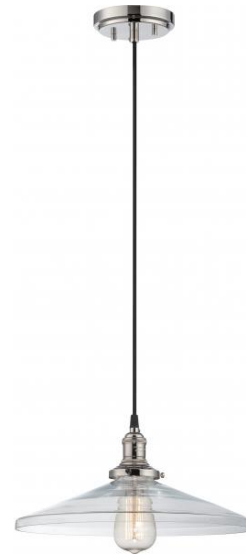

NUVO 60/5408

Vintage - 1 Light Pendant with Clear Glass -
Vintage Lamp Included

Collection	Vintage
Fixture Type	Pendant
Category	Pendants
Finish	Polished Nickel
Style	Transitional
Number Of Lights	1
Warranty	1 Year Limited

Product Information

Features

- One - Light Vintage Pendant
- Width: 14" Height: 6 3/8"
- Brushed Nickel / Frosted White
- UL Dry

Product Specifications

Style	Extends	Width	Height	Package Weight	Glass Finish
Transitional	n/a	14.00	6.38	4.69	Glass

Bulb Shape	Bulb Type	Bulb Base	Bulb Included	UPC	Replaceable Light Source
A19	Incandescent	Medium	0	*045923654084	Yes