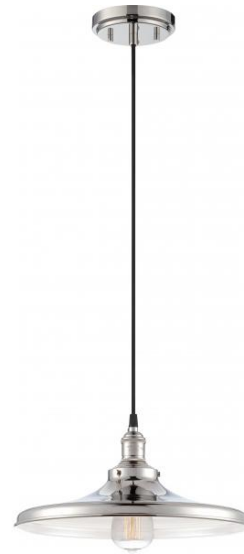

NUVO 60/5406

Vintage - 1 Light Pendant with Matching Shade
- Vintage Lamp Included

Collection	Vintage
Fixture Type	Pendant
Category	Pendants
Finish	Polished Nickel
Style	Transitional
Number Of Lights	1
Warranty	1 Year Limited

Product Information

Features

- One - Light Vintage Pendant
- Width: 14" Height: 6 3/4"
- Brushed Nickel / Frosted White
- UL Dry

Product Specifications

Style	Extends	Width	Height	Package Weight	Glass Finish
Transitional	n/a	14.00	6.75	4.22	Glass

Bulb Shape	Bulb Type	Bulb Base	Bulb Included	UPC	Replaceable Light Source
A19	Incandescent	Medium	0	*045923654060	Yes