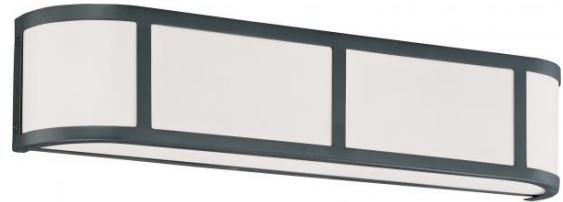

NUVO 60/2973

Odeon - 3 Light Wall Sconce with Satin White Glass

| | |
|-------------------------|----------------|
| Collection | Odeon |
| Fixture Type | Vanity & Wall |
| Category | Wall |
| Finish | Aged Bronze |
| Style | Transitional |
| Number Of Lights | 3 |
| Warranty | 1 Year Limited |

Product Information

Features

- Odeon - Three Light Vanity Fixture
- Width: 23 7/8" Height: 5" Extension: 4 1/4"
- Brushed Nickel / Satin White
- UL Damp

Product Specifications

| Style | Extends | Width | Height | Package Weight | Glass Finish |
|--------------|---------|-------|--------|----------------|--------------|
| Transitional | 4.25 | 23.88 | 5.00 | 8.62 | n/a |